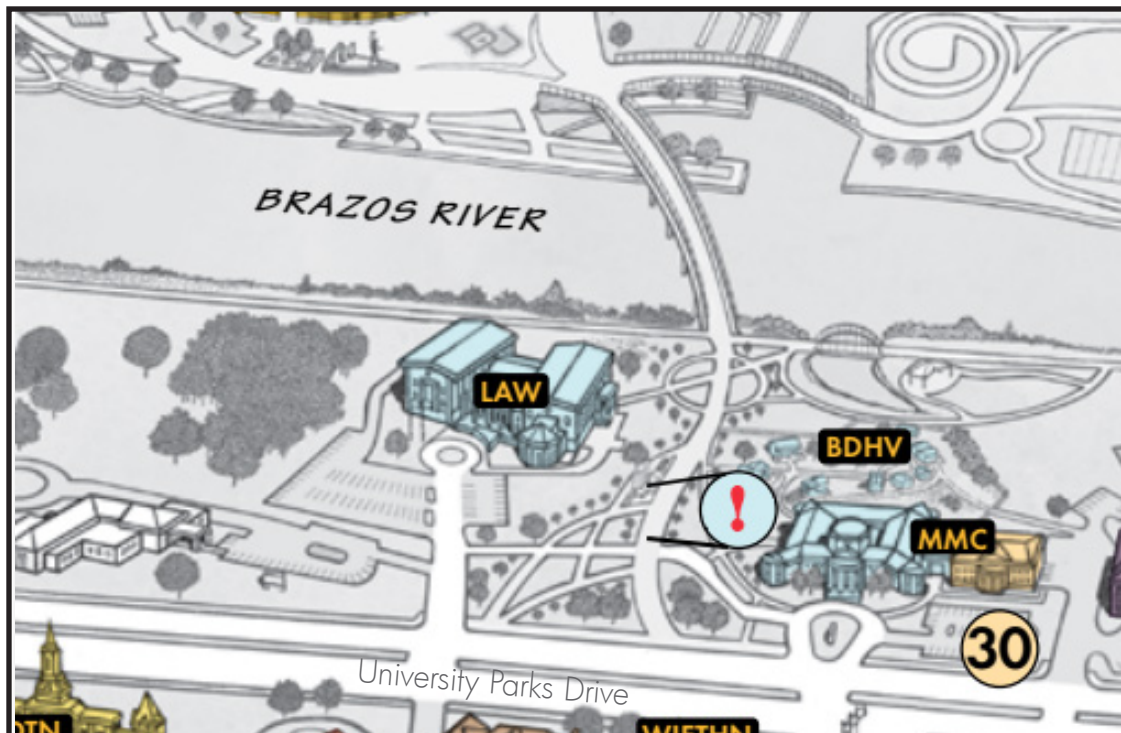

EMERGENCY PREPAREDNESS EVACUATION ASSEMBLY POINT

Leave the Law Center immediately when signaled by a fire alarm or when instructed to do so by a Baylor ALERT! message, by first responders or by Building Emergency Coordinators.

Quickly move to the Evacuation Assembly Point: the walkway near the Mayborn Museum (East of the Baylor Law Parking Lot).

Note:

- Do not take noncritical items while evacuating
- Use only stairs and avoid elevators
- Call 254-710-2222 or 911 if anyone needs additional assistance
- Do not re-enter until the "all clear" is provided by a Building Emergency Coordinator